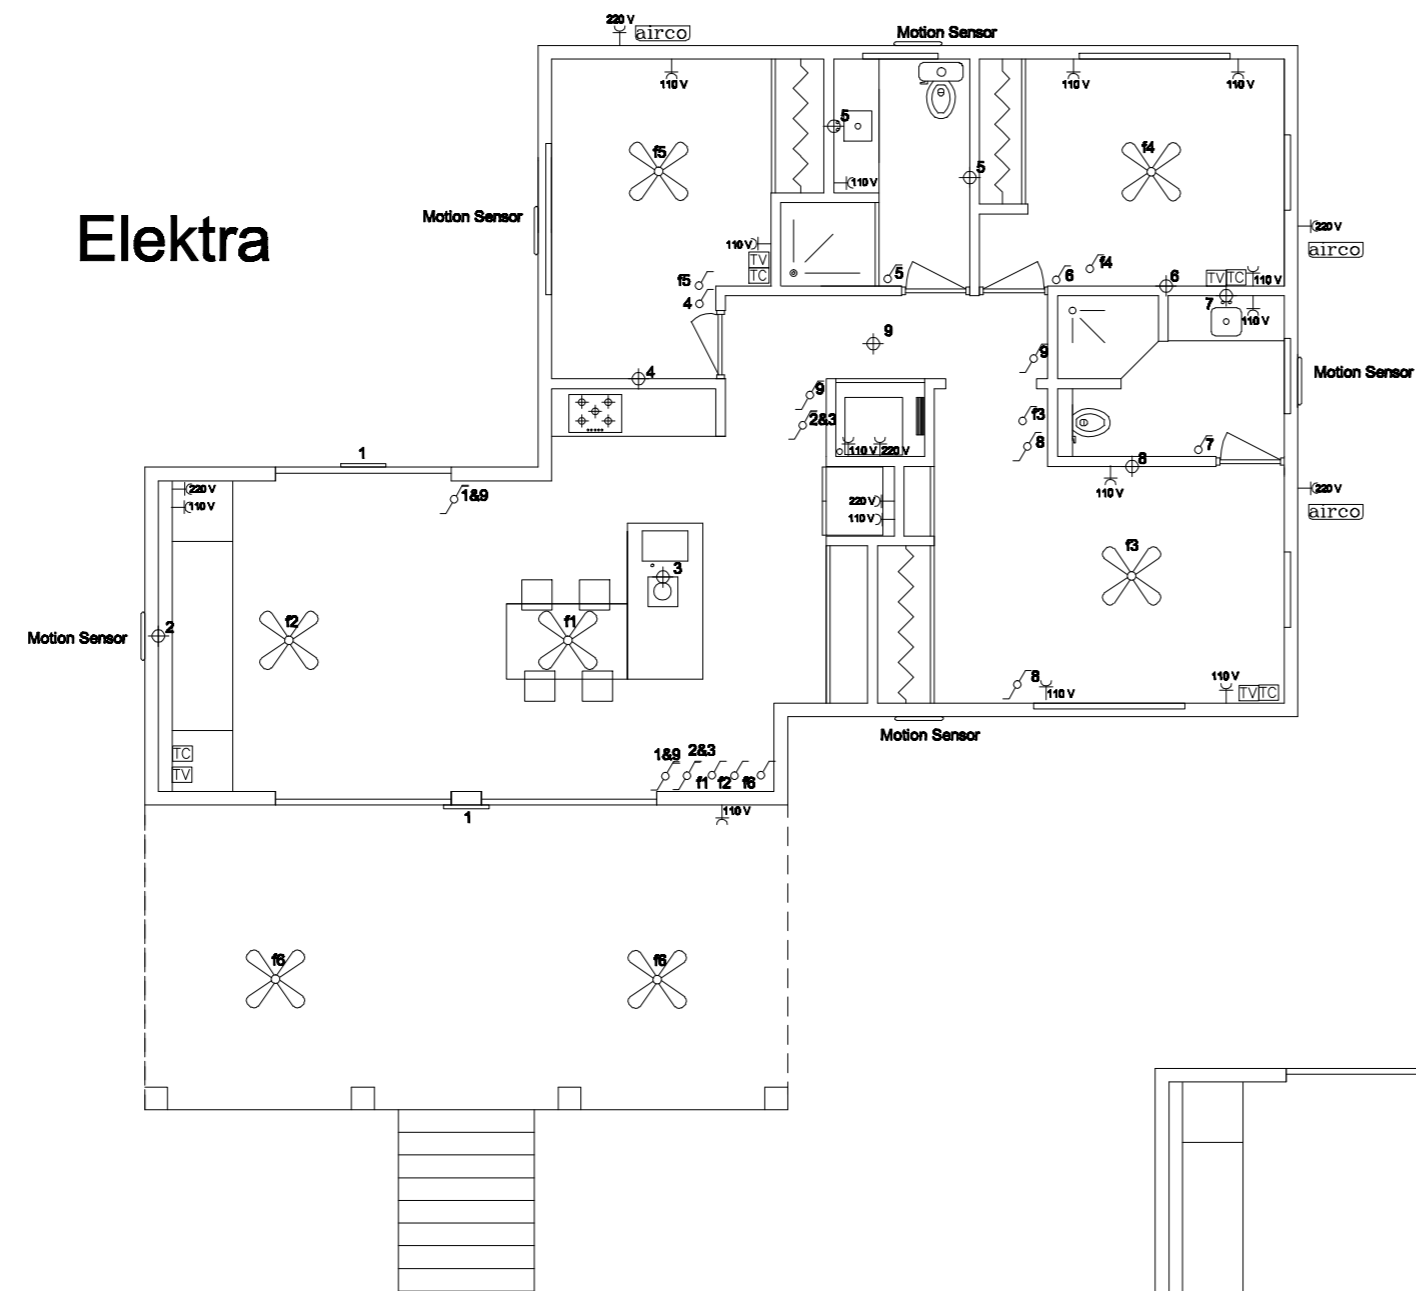

Elektra

Water

Project: BOVA BOSTA Island Estate	
Model: Model 2	
Subject: Electrical & Water	Project #: M2-EW
Scale: 1:50	
Approved by: J.J. Balle	Date: 24-11-2009
Modification:	Date:
Modification:	Date:
Modification:	Date: