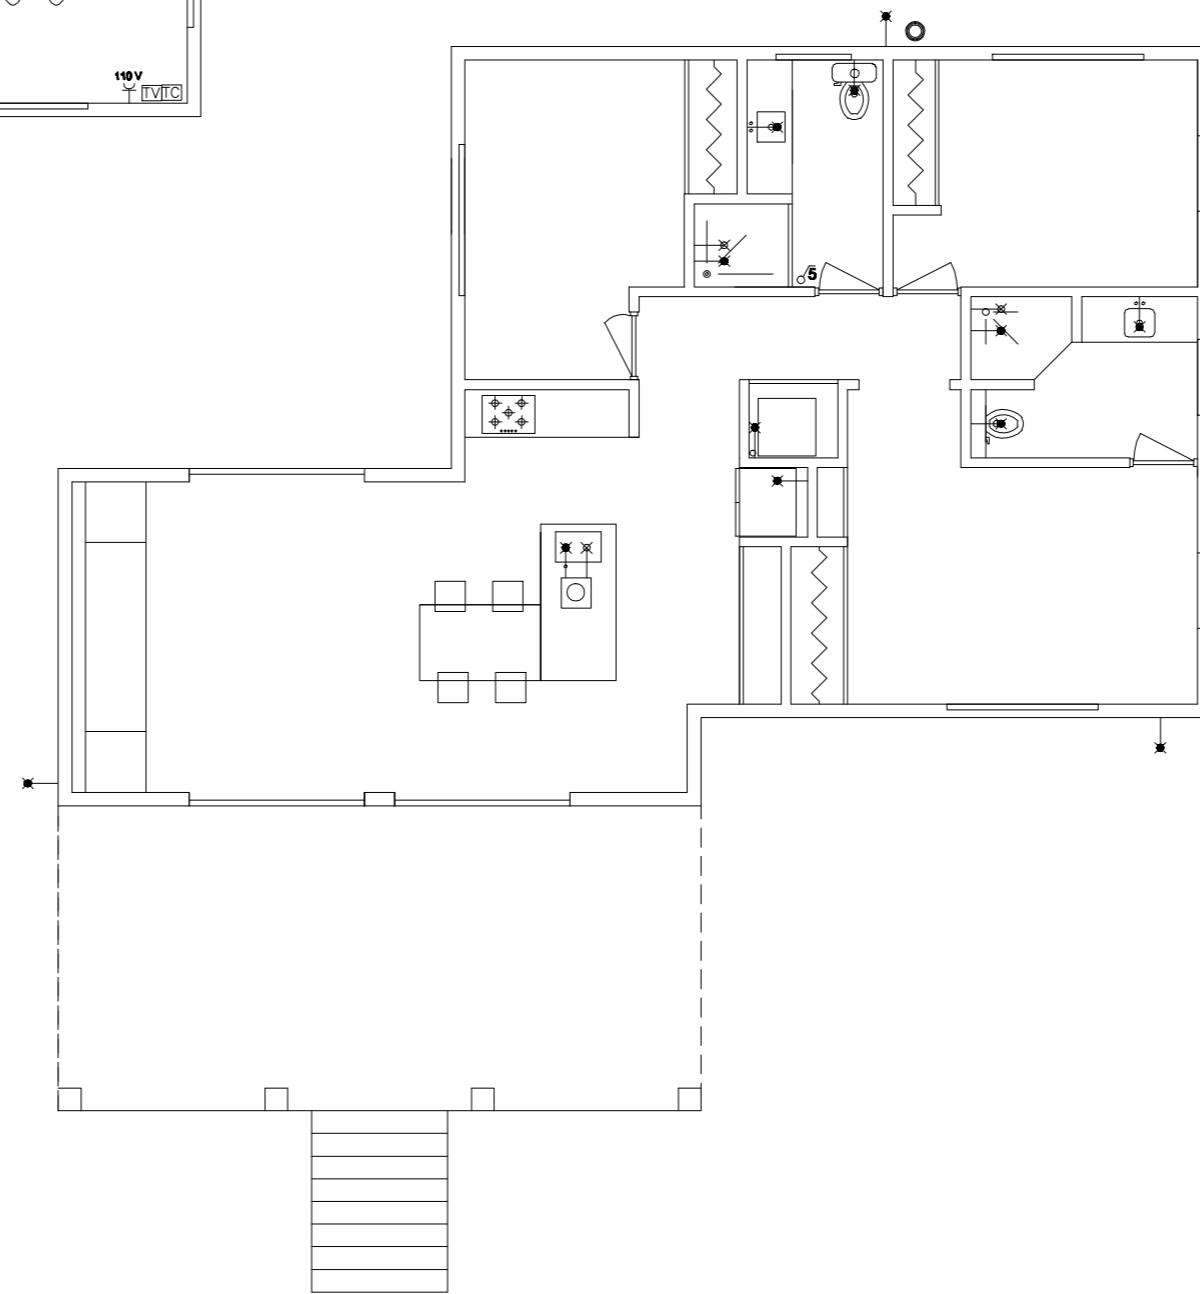

Elektra

Water

Project: BOVA BOSTA Island Estate	
Model: Model 2	
Subject: Electrical & Water	Project #: M2-EW
Scale: 1:50	
Approved by: J.J. Balle	Date: 24-11-2009
Modification:	Date:
Modification:	Date:
Modification:	Date: