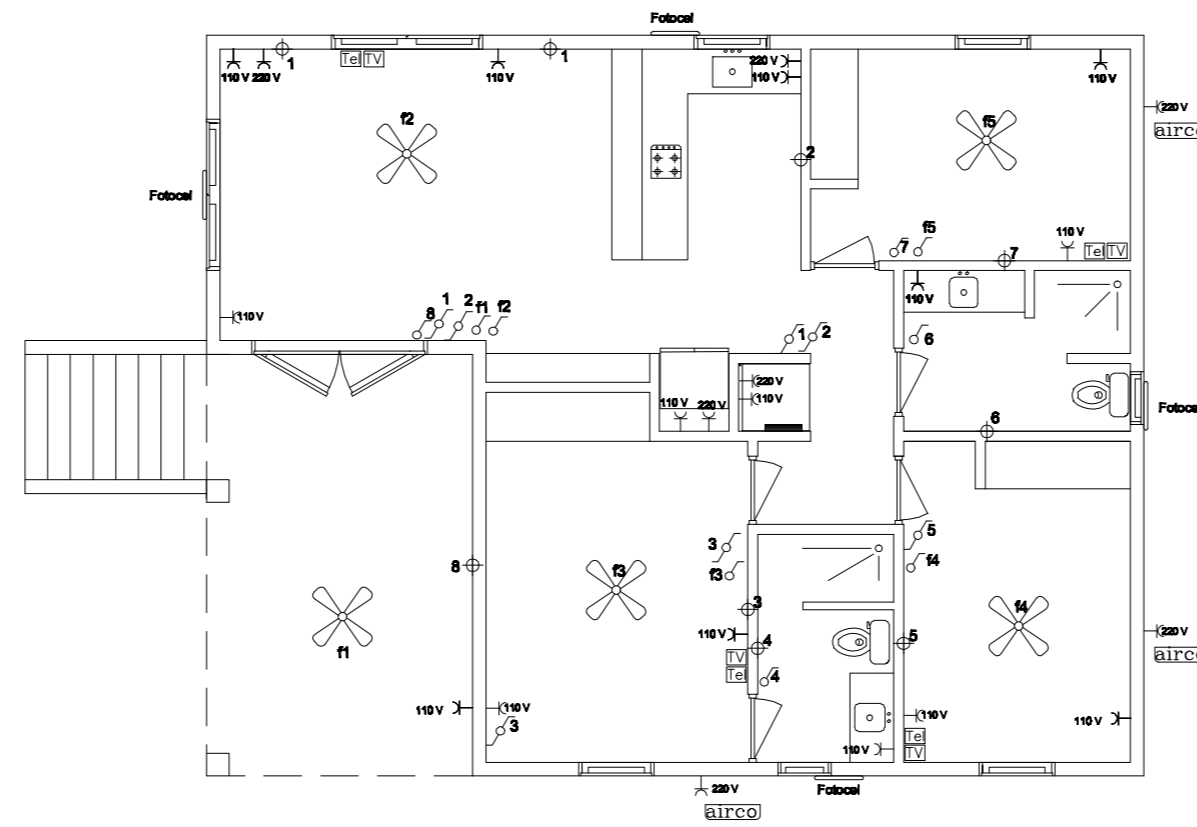

# Water

Project: BONA BRESTA Island Estate	
Model: Model 1B	Project #: M1B-E1W
Subject: Electrical & Water	Scale: 1:50
Approved by: J.J. Balke	Date: 24-11-2009
Modification:	Date:
Modification:	Date:
Modification:	Date: